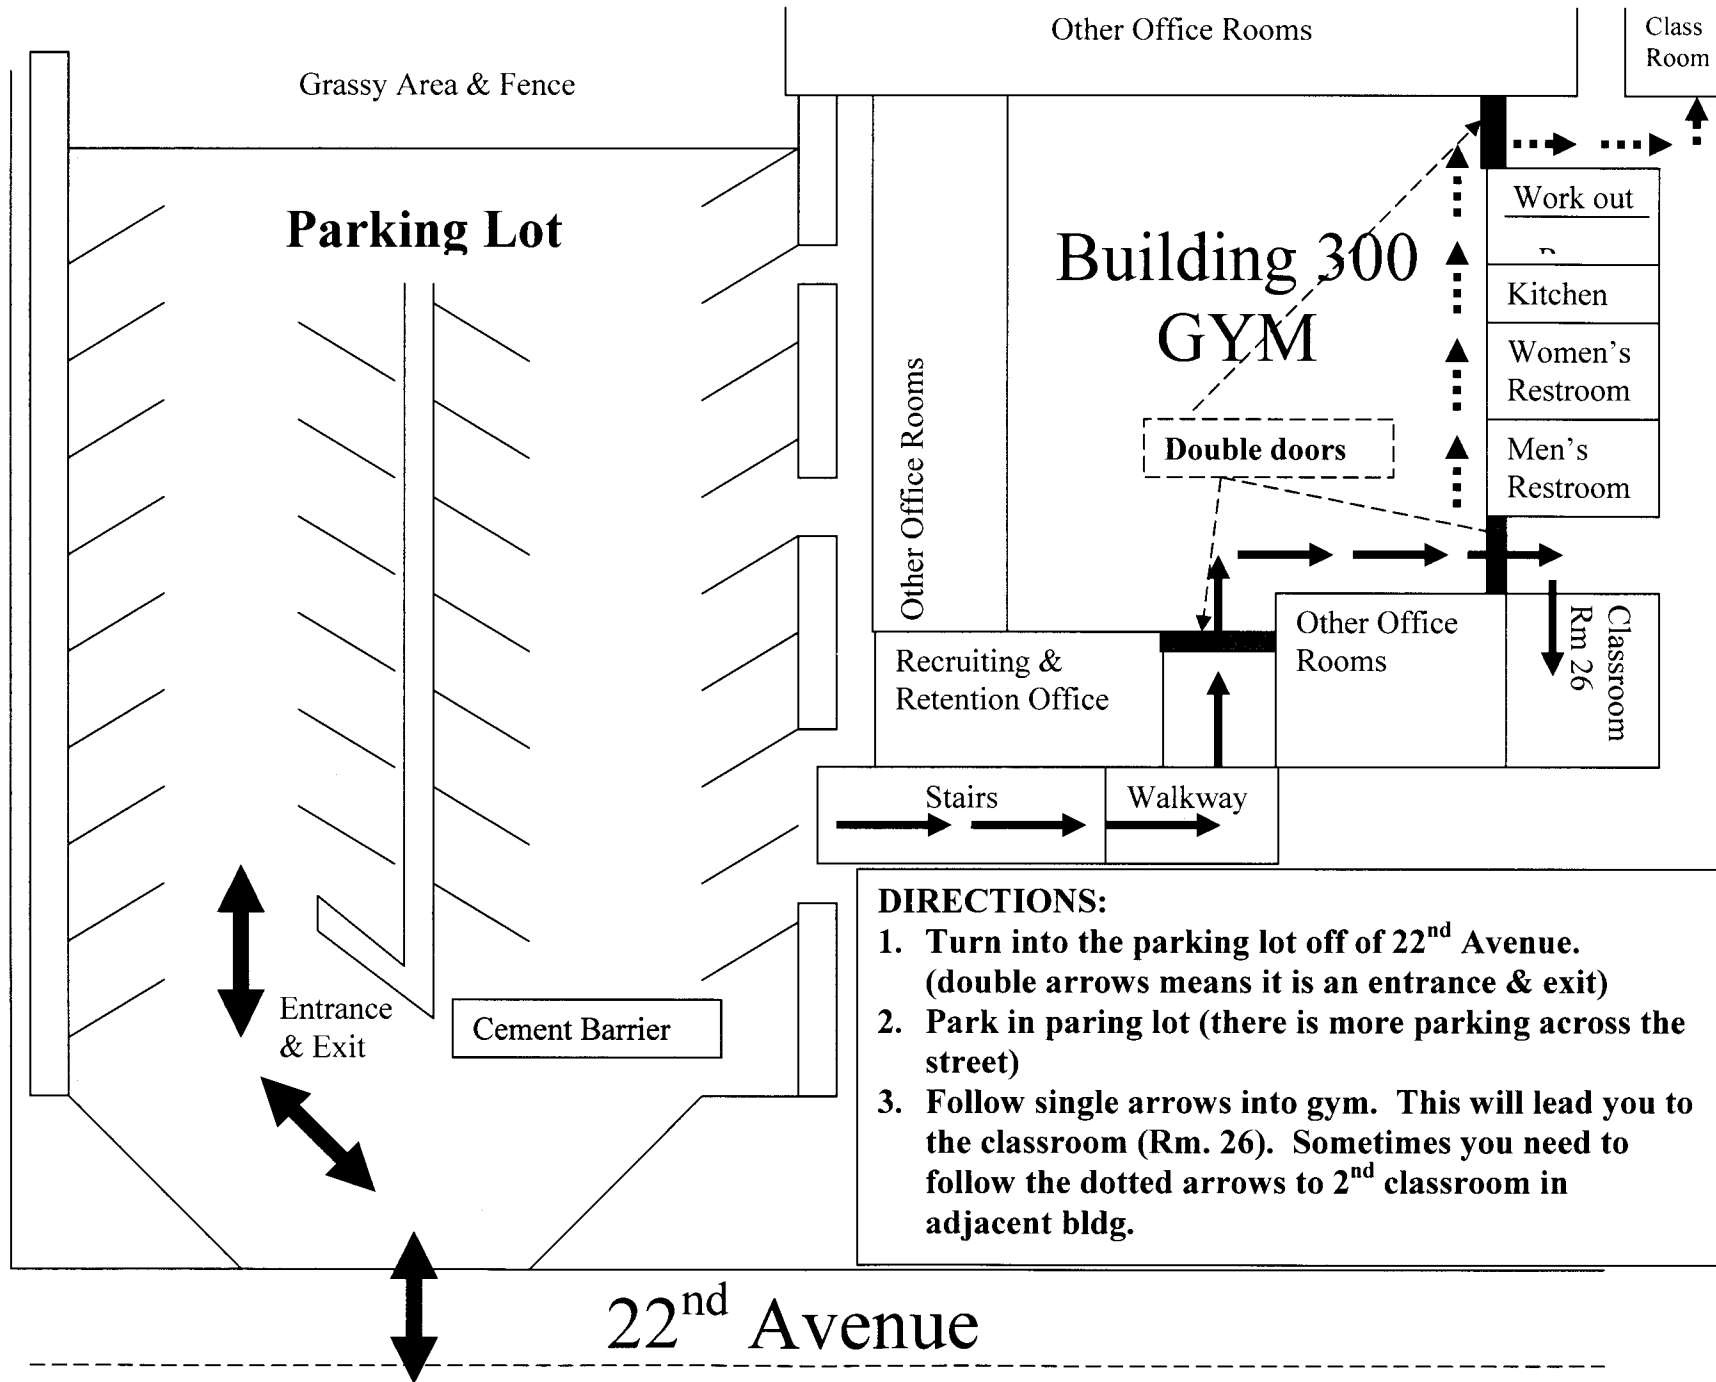

Diamond Head

- DIRECTIONS:**
1. Turn into the parking lot off of 22nd Avenue. (double arrows means it is an entrance & exit)
 2. Park in parking lot (there is more parking across the street)
 3. Follow single arrows into gym. This will lead you to the classroom (Rm. 26). Sometimes you need to follow the dotted arrows to 2nd classroom in adjacent bldg.

More Parking
(Use only if Parking lot is full)